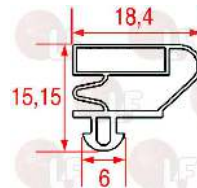

EVERLASTING 28067

EVERLASTING

Suitable for:

3186865 SNAP-IN DOOR GASKET 398x306 mm
magnetic - grey colour
for TABLES EVERLASTING

EVERLASTING

Suitable for:

3186936 SNAP-IN DOOR GASKET 741x651 mm
magnetic - grey colour
for Refrigerated cupboard (EVERLASTING)
STANDART 80

EVERLASTING 28068

3186711 SNAP-IN GASKET - BAR 2000 mm
grey color
profile 1028

EVERLASTING

3186939 SNAP-IN GASKET 1570x610 cm
magnetic - colour grey
for old model
for Refrigerated cupboard (EVERLASTING)
Series TOP

EVERLASTING

3186737 SNAP-IN GASKET 423x295 mm
magnetic - grey colour

EVERLASTING 021G423X295

3186738 SNAP-IN GASKET 425x185 mm
magnetic - grey colour
for Refrigerated table (EVERLASTING) - Series GN

EVERLASTING

3186736 SNAP-IN GASKET 620x423 mm
magnetic - grey colour

EVERLASTING 021G620X423

3186739 SNAP-IN GASKET 620x498 mm
magnetic - colour grey
for Refrigerated table (EVERLASTING) - Series BN

EVERLASTING

3186839 SNAP-IN GASKET 635x400 mm
3 magnetic sides - color grey