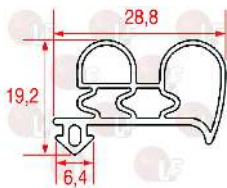

3186887 MIDDLE EDGED GASKET 1400x610 mm
magnetic on 3 sides only - white colour

EVERLASTING

3186886 MIDDLE EDGED GASKET 1530x620 mm
magnetic on 3 sides only - white colour

EVERLASTING

3186853 MIDDLE EDGED GASKET 388x308 mm
magnetic on 3 sides only - white colour

EVERLASTING

3186889 MIDDLE EDGED GASKET 636x388 mm
magnetic on 3 sides only - white colour

EVERLASTING

3186888 MIDDLE EDGED GASKET 670x610 mm
magnetic on 3 sides only - white colour

EVERLASTING

3186937 SNAP-IN DOOR GASKET 1551x651 mm
magnetic - grey colour
for Refrigerated cupboard (EVERLASTING)
SATNDART 80

EVERLASTING 28067

EVERLASTING

Suitable for:

3186865 SNAP-IN DOOR GASKET 398x306 mm
magnetic - grey colour
for TABLES EVERLASTING

EVERLASTING

Suitable for:

3186936 SNAP-IN DOOR GASKET 741x651 mm
magnetic - grey colour
for Refrigerated cupboard (EVERLASTING)
STANDART 80

EVERLASTING 28068

3186711 SNAP-IN GASKET - BAR 2000 mm
grey color
profile 1028

EVERLASTING

3186939 SNAP-IN GASKET 1570x610 cm
magnetic - colour grey
for old model
for Refrigerated cupboard (EVERLASTING)
Series TOP