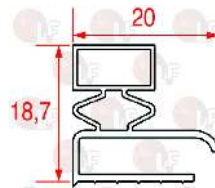

EVERLASTING

3186889 MIDDLE EDGED GASKET 636x388 mm
magnetic on 3 sides only - white colour