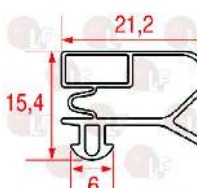

EVERLASTING

3186938 SNAP-IN GASKET 770x610 mm
magnetic - colour grey
for old model
for Refrigerated cupboard (EVERLASTING)
Series TOP