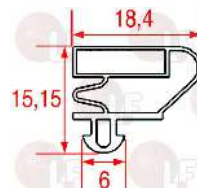

EVERLASTING

3186737 SNAP-IN GASKET 423x295 mm
magnetic - grey colour

EVERLASTING 021G423X295

3186738 SNAP-IN GASKET 425x185 mm
magnetic - grey colour
for Refrigerated table (EVERLASTING) - Series GN

EVERLASTING

3186736 SNAP-IN GASKET 620x423 mm
magnetic - grey colour

EVERLASTING 021G620X423

3186739 SNAP-IN GASKET 620x498 mm
magnetic - colour grey
for Refrigerated table (EVERLASTING) - Series BN

EVERLASTING

3186839 SNAP-IN GASKET 635x400 mm
3 magnetic sides - color grey

EVERLASTING

Guides

- 3189906 STAINLESS STEEL SLIDEWAY PAIR SET**
length 650 x 22 mm
for refrigerated cabinets 700-1500-2300 new type

EVERLASTING

Handles

- 3242924 BLACK DOOR HANDLE 8745 426x28xh40 mm**
distance between holes 376 mm
insert in aluminium