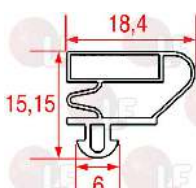

EVERLASTING

3186737 SNAP-IN GASKET 423x295 mm
magnetic - grey colour

EVERLASTING 021G423X295

3186738 SNAP-IN GASKET 425x185 mm
magnetic - grey colour
for Refrigerated table (EVERLASTING) - Series GN

EVERLASTING

3186736 SNAP-IN GASKET 620x423 mm
magnetic - grey colour

EVERLASTING 021G620X423

3186739 SNAP-IN GASKET 620x498 mm
magnetic - colour grey
for Refrigerated table (EVERLASTING) - Series BN

EVERLASTING

3186839 SNAP-IN GASKET 635x400 mm
3 magnetic sides - color grey

EVERLASTING

Guides

- 3189906 STAINLESS STEEL SLIDEWAY PAIR SET**
length 650 x 22 mm
for refrigerated cabinets 700-1500-2300 new type

EVERLASTING

Handles

- 3242924 BLACK DOOR HANDLE 8745 426x28xh40 mm**
distance between holes 376 mm
insert in aluminium