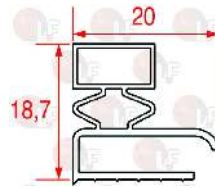

3186887 MIDDLE EDGED GASKET 1400x610 mm
magnetic on 3 sides only - white colour

EVERLASTING

3186886 MIDDLE EDGED GASKET 1530x620 mm
magnetic on 3 sides only - white colour

EVERLASTING

3186853 MIDDLE EDGED GASKET 388x308 mm
magnetic on 3 sides only - white colour