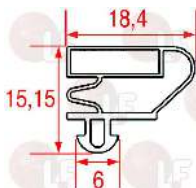

EVERLASTING

3186737 SNAP-IN GASKET 423x295 mm
magnetic - grey colour

EVERLASTING 021G423X295

3186738 SNAP-IN GASKET 425x185 mm
magnetic - grey colour
for Refrigerated table (EVERLASTING) - Series GN

EVERLASTING

3186736 SNAP-IN GASKET 620x423 mm
magnetic - grey colour

EVERLASTING 021G620X423

3186739 SNAP-IN GASKET 620x498 mm
magnetic - colour grey
for Refrigerated table (EVERLASTING) - Series BN

EVERLASTING

3186839 SNAP-IN GASKET 635x400 mm
3 magnetic sides - color grey