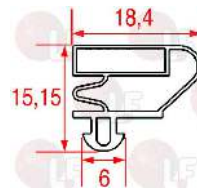

3186887 MIDDLE EDGED GASKET 1400x610 mm
magnetic on 3 sides only - white colour

EVERLASTING

3186886 MIDDLE EDGED GASKET 1530x620 mm
magnetic on 3 sides only - white colour

EVERLASTING

3186853 MIDDLE EDGED GASKET 388x308 mm
magnetic on 3 sides only - white colour

EVERLASTING

3186889 MIDDLE EDGED GASKET 636x388 mm
magnetic on 3 sides only - white colour

EVERLASTING

3186888 MIDDLE EDGED GASKET 670x610 mm
magnetic on 3 sides only - white colour

EVERLASTING

3186937 SNAP-IN DOOR GASKET 1551x651 mm
magnetic - grey colour
for Refrigerated cupboard (EVERLASTING)
SATNDART 80

EVERLASTING 28067

EVERLASTING

Suitable for:

3186865 SNAP-IN DOOR GASKET 398x306 mm
magnetic - grey colour
for TABLES EVERLASTING

EVERLASTING

Suitable for:

3186936 SNAP-IN DOOR GASKET 741x651 mm
magnetic - grey colour
for Refrigerated cupboard (EVERLASTING)
STANDART 80

EVERLASTING 28068

3186711 SNAP-IN GASKET - BAR 2000 mm
grey color
profile 1028

EVERLASTING

3186939 SNAP-IN GASKET 1570x610 cm
magnetic - colour grey
for old model
for Refrigerated cupboard (EVERLASTING)
Series TOP