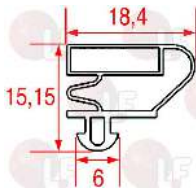

EVERLASTING 28068

3186711 SNAP-IN GASKET - BAR 2000 mm
grey color
profile 1028

EVERLASTING

3186939 SNAP-IN GASKET 1570x610 cm
magnetic - colour grey
for old model
for Refrigerated cupboard (EVERLASTING)
Series TOP

EVERLASTING

3186737 SNAP-IN GASKET 423x295 mm
magnetic - grey colour

EVERLASTING 021G423X295

3186738 SNAP-IN GASKET 425x185 mm
magnetic - grey colour
for Refrigerated table (EVERLASTING) - Series GN

EVERLASTING

3186736 SNAP-IN GASKET 620x423 mm
magnetic - grey colour

EVERLASTING 021G620X423

3186739 SNAP-IN GASKET 620x498 mm
magnetic - colour grey
for Refrigerated table (EVERLASTING) - Series BN

EVERLASTING

3186839 SNAP-IN GASKET 635x400 mm
3 magnetic sides - color grey