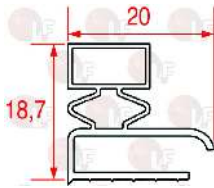

3186887 MIDDLE EDGED GASKET 1400x610 mm
magnetic on 3 sides only - white colour

EVERLASTING

3186886 MIDDLE EDGED GASKET 1530x620 mm
magnetic on 3 sides only - white colour

EVERLASTING

3186853 MIDDLE EDGED GASKET 388x308 mm
magnetic on 3 sides only - white colour