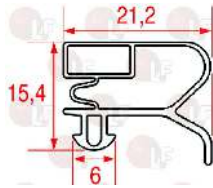

3186887 MIDDLE EDGED GASKET 1400x610 mm
magnetic on 3 sides only - white colour

EVERLASTING

3186886 MIDDLE EDGED GASKET 1530x620 mm
magnetic on 3 sides only - white colour

EVERLASTING

3186853 MIDDLE EDGED GASKET 388x308 mm
magnetic on 3 sides only - white colour

EVERLASTING

3186889 MIDDLE EDGED GASKET 636x388 mm
magnetic on 3 sides only - white colour

EVERLASTING

3186888 MIDDLE EDGED GASKET 670x610 mm
magnetic on 3 sides only - white colour

EVERLASTING

3186937 SNAP-IN DOOR GASKET 1551x651 mm
magnetic - grey colour
for Refrigerated cupboard (EVERLASTING)
SATNDART 80

EVERLASTING 28067

EVERLASTING

Suitable for:

3186865 SNAP-IN DOOR GASKET 398x306 mm
magnetic - grey colour
for TABLES EVERLASTING

EVERLASTING

Suitable for:

3186936 SNAP-IN DOOR GASKET 741x651 mm
magnetic - grey colour
for Refrigerated cupboard (EVERLASTING)
STANDART 80

EVERLASTING 28068

3186711 SNAP-IN GASKET - BAR 2000 mm
grey color
profile 1028

EVERLASTING

3186939 SNAP-IN GASKET 1570x610 cm
magnetic - colour grey
for old model
for Refrigerated cupboard (EVERLASTING)
Series TOP