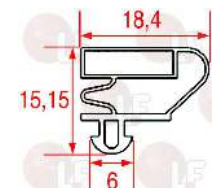

3186887 MIDDLE EDGED GASKET 1400x610 mm
magnetic on 3 sides only - white colour

EVERLASTING

3186886 MIDDLE EDGED GASKET 1530x620 mm
magnetic on 3 sides only - white colour

EVERLASTING

3186853 MIDDLE EDGED GASKET 388x308 mm
magnetic on 3 sides only - white colour

EVERLASTING

3186889 MIDDLE EDGED GASKET 636x388 mm
magnetic on 3 sides only - white colour

EVERLASTING

3186888 MIDDLE EDGED GASKET 670x610 mm
magnetic on 3 sides only - white colour

EVERLASTING

3186937 SNAP-IN DOOR GASKET 1551x651 mm
magnetic - grey colour
for Refrigerated cupboard (EVERLASTING)
SATNDART 80

EVERLASTING 28067

EVERLASTING

Suitable for:

3186865 SNAP-IN DOOR GASKET 398x306 mm
magnetic - grey colour
for TABLES EVERLASTING

EVERLASTING

Suitable for:

3186936 SNAP-IN DOOR GASKET 741x651 mm
magnetic - grey colour
for Refrigerated cupboard (EVERLASTING)
STANDART 80