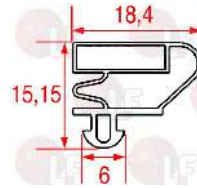

3186887 MIDDLE EDGED GASKET 1400x610 mm
magnetic on 3 sides only - white colour

EVERLASTING

3186886 MIDDLE EDGED GASKET 1530x620 mm
magnetic on 3 sides only - white colour

EVERLASTING

3186853 MIDDLE EDGED GASKET 388x308 mm
magnetic on 3 sides only - white colour

EVERLASTING

3186889 MIDDLE EDGED GASKET 636x388 mm
magnetic on 3 sides only - white colour

EVERLASTING

3186888 MIDDLE EDGED GASKET 670x610 mm
magnetic on 3 sides only - white colour

EVERLASTING

3186937 SNAP-IN DOOR GASKET 1551x651 mm
magnetic - grey colour
for Refrigerated cupboard (EVERLASTING)
SATNDART 80

EVERLASTING 28067

EVERLASTING

Suitable for:

3186865 SNAP-IN DOOR GASKET 398x306 mm
magnetic - grey colour
for TABLES EVERLASTING

EVERLASTING

Suitable for:

3186936 SNAP-IN DOOR GASKET 741x651 mm
magnetic - grey colour
for Refrigerated cupboard (EVERLASTING)
STANDART 80

EVERLASTING 28068

3186711 SNAP-IN GASKET - BAR 2000 mm
grey color
profile 1028

EVERLASTING

3186939 SNAP-IN GASKET 1570x610 cm
magnetic - colour grey
for old model
for Refrigerated cupboard (EVERLASTING)
Series TOP