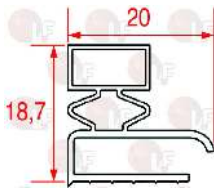

3186887 MIDDLE EDGED GASKET 1400x610 mm
magnetic on 3 sides only - white colour

EVERLASTING

3186886 MIDDLE EDGED GASKET 1530x620 mm
magnetic on 3 sides only - white colour

EVERLASTING

3186853 MIDDLE EDGED GASKET 388x308 mm
magnetic on 3 sides only - white colour

EVERLASTING

3186889 MIDDLE EDGED GASKET 636x388 mm
magnetic on 3 sides only - white colour

EVERLASTING

3186888 MIDDLE EDGED GASKET 670x610 mm
magnetic on 3 sides only - white colour

EVERLASTING

3186937 SNAP-IN DOOR GASKET 1551x651 mm
magnetic - grey colour
for Refrigerated cupboard (EVERLASTING)
SATNDART 80