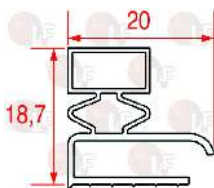

3186887 MIDDLE EDGED GASKET 1400x610 mm
magnetic on 3 sides only - white colour

EVERLASTING

3186886 MIDDLE EDGED GASKET 1530x620 mm
magnetic on 3 sides only - white colour

EVERLASTING

3186853 MIDDLE EDGED GASKET 388x308 mm
magnetic on 3 sides only - white colour

EVERLASTING

3186889 MIDDLE EDGED GASKET 636x388 mm
magnetic on 3 sides only - white colour

EVERLASTING

3186888 MIDDLE EDGED GASKET 670x610 mm
magnetic on 3 sides only - white colour

EVERLASTING

3186937 SNAP-IN DOOR GASKET 1551x651 mm
magnetic - grey colour
for Refrigerated cupboard (EVERLASTING)
SATNDART 80