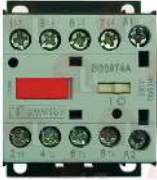

Rel. 2014-06060912

Suitable for:

EVERLASTING

Suitable for:

Compressors and spares

3070130 COMPRESSOR TECUMSEH CAJ9480Z CSR

220/240V 50Hz
Rotalock suction connection
power 5/8 Hp, displacement 15.2 cc
gas R404a/R507 HMBP

EVERLASTING

Contactors

3446214 CONTACTOR LOVATO BG09T4A

4KW 400V 9A - 4 normally open contacts
coil 230V 50/60Hz

EVERLASTING

Door catches

3242955 DOOR CATCH WITH INNER STRIKE

for REFRIGERATOR model TOP